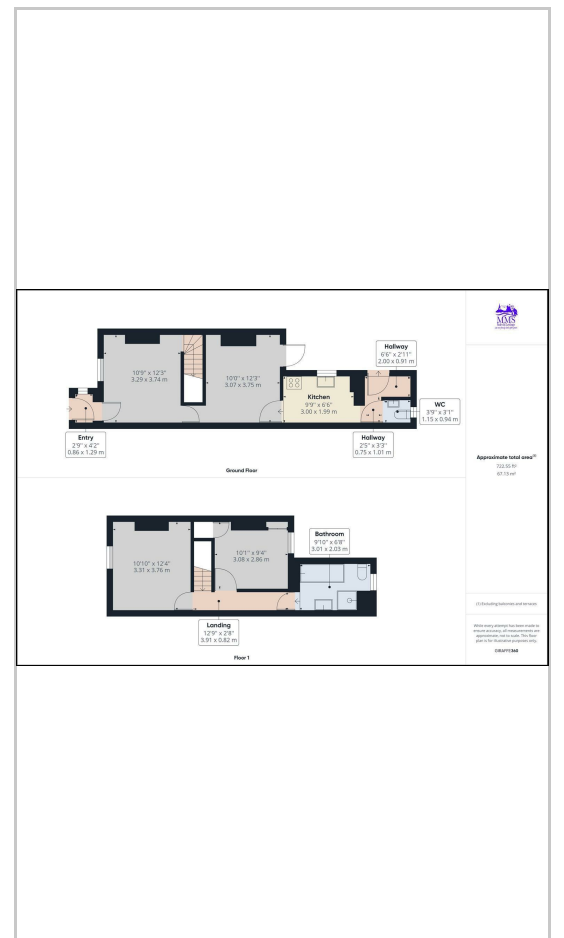

A porch has been added to create a convenient entrance area, leading to the front lounge. The second reception room offers access to the rear garden and kitchen. Both reception rooms have the original feature fireplace surround and modern grey carpets laid in June 2023. The fitted kitchen has plenty of cupboards and work top space and is finished with an integral oven and hob. A modest extension has been built to the rear cleverly adding space for a downstairs cloak room and utility area with plumbing for a washing machine, space for a tumble dryer and secondary access to the rear garden. To the first floor, there are two double bedrooms and a good sized bathroom with cubical shower. The rear garden is mostly lawn with fence enclosure. With many amenities around like schools, shops bus routes and motorway links, it's no wonder Wainscott is still considered one of the more sought after locations in Medway.

COUNCIL TAX BAND B

- lounge
- dining room
- kitchen
- lobby
- cloak room
- utility area
- stairs/landing
- bedroom 1
- bedroom 2
- bathroom
- rear garden
- front garden

Area Map

Floor Plans

Energy Efficiency Graph